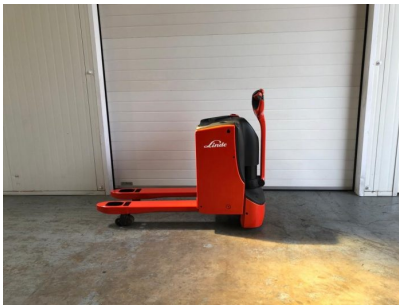

LINDE T18 POWERED PALLET TRUCK 2016 (IN STOCK)

Price on Application

Library Picture - Not actual photo

Don't miss out on this lovely Linde T18 1.8T power pallet truck in stock and ready for immediate delivery!

The truck comes with 680x1000mm legs and comes with a charger!

As an approved used truck, it comes serviced and freshly painted. As an added bonus, it will also come with a valid GA1 certificate.

For more information, please contact us today!

Full range of approved used electric forklifts, diesel forklifts, gas forklifts, pallet trucks, reach trucks, and much more ready for immediate delivery!

SKU: N/A

SPECIFICATION

Stock No.	W41152E11019
Model	T18
Leg Size	560 X 1150
Year	2016

GALLERY IMAGES

 **Approved Trucks**
A great range of fully
refurbished, new to you
trucks at unbeatable prices!

Why Choose Linde? 

- ✓ Maintained to Manufacturer Standard
- ✓ Refurbished by Factory Trained Technicians
- ✓ Only Original Parts Used
- ✓ Competitive Finance Rates Available