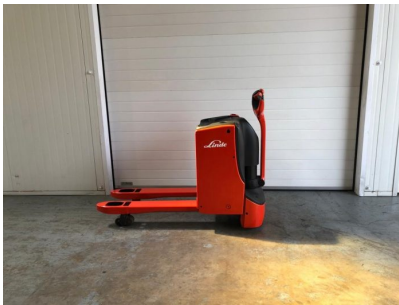

LINDE T16 POWERED PALLET TRUCK 2014 (IN STOCK)

Price on Application

Library Picture - Not actual photo

Don't miss out on this lovely Linde T16 1.6T power pallet truck in stock and ready for immediate delivery!

The truck comes with 680x1000mm legs and comes with a charger!

As an approved used truck, it comes serviced and freshly painted. As an added bonus, it will also come with a valid GA1 certificate.

For more information, please contact us today!

Full range of approved used electric forklifts, diesel forklifts, gas forklifts, pallet trucks, reach trucks, and much more ready for immediate delivery!

SKU: N/A

SPECIFICATION

Stock No.	W41152E11019
Model	T16
Leg Size	560 X 1150
Year	2014

GALLERY IMAGES

 **Approved Trucks**
A great range of fully
refurbished, new to you
trucks at unbeatable prices!

Why Choose Linde? 

- ✓ Maintained to Manufacturer Standard
- ✓ Refurbished by Factory Trained Technicians
- ✓ Only Original Parts Used
- ✓ Competitive Finance Rates Available