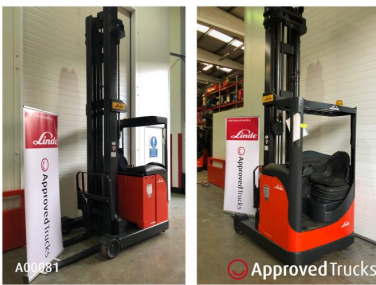

SPECIFICATION

Stock No.	H21120E01145
Model	R16
Year	2014
Lift Height	8300

GALLERY IMAGES

Why Choose Linde?

- ✓ Maintained to Manufacturer Standard
- ✓ Refurbished by Factory Trained Technicians
- ✓ Only Original Parts Used
- ✓ Competitive Finance Rates Available

Approved Trucks