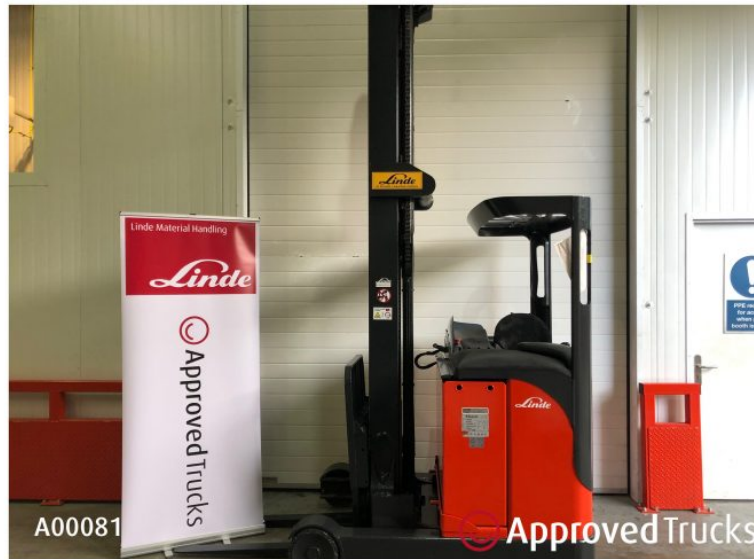

**LINDE R16 REACH TRUCK 2014 - (IN STOCK)**

## Price on Application

Don't miss out on this lovely Linde R16 1.6T reach truck in stock and ready for immediate delivery!

The truck comes with 8300mm mast, good battery and comes with a charger!

As an approved used truck, it comes serviced and freshly painted. As an added bonus, it will also come with a valid GA1 certificate. Full Linde service history and maintained by Linde engineers, using only genuine Linde parts.

## SPECIFICATION

<b>Stock No.</b>	H21120E01145
<b>Model</b>	R16
<b>Year</b>	2014
<b>Lift Height</b>	8300