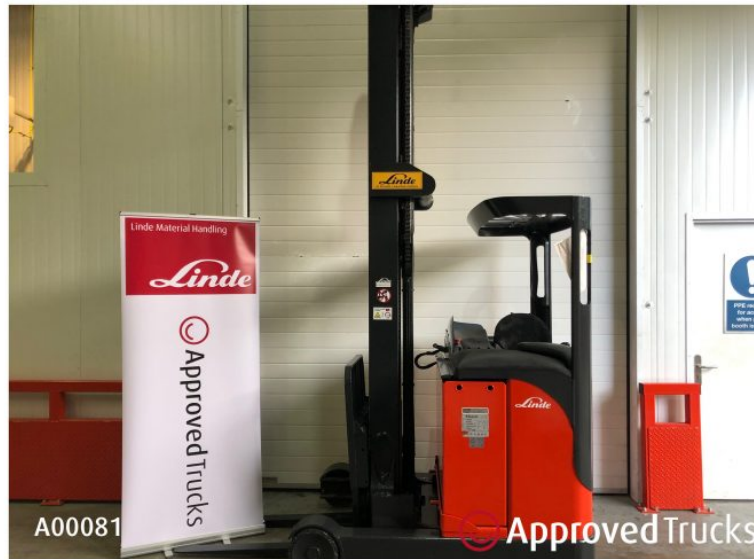

LINDE R16 REACH TRUCK - 2014 (IN STOCK)

Price on Application

Don't miss out on this lovely Linde R16 1.6T reach truck in stock and ready for immediate delivery!

The truck comes with 8400mm mast, good battery and comes with a charger!

As an approved used truck, it comes serviced and freshly painted. As an added bonus, it will also come with a valid GA1 certificate. Full Linde service history and maintained by Linde engineers, using only genuine Linde parts.

SPECIFICATION

Stock No.	H21120E00417
Model	R16
Year	2014
Lift Height	8400

GALLERY IMAGES

Why Choose Linde?

- ✓ Maintained to Manufacturer Standard
- ✓ Refurbished by Factory Trained Technicians
- ✓ Only Original Parts Used
- ✓ Competitive Finance Rates Available