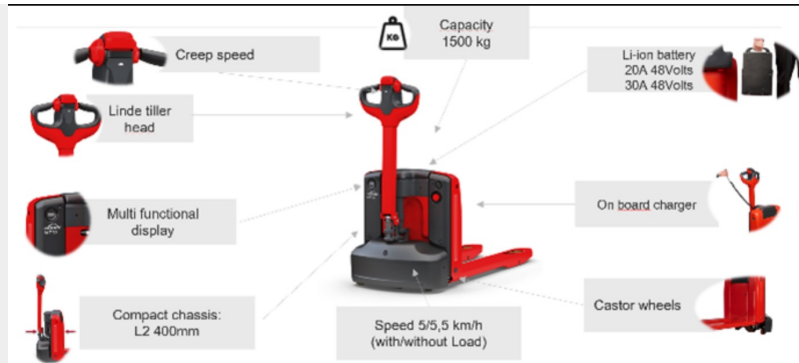

LINDE MT-15 POWERED PALLET TRUCK 2021 (IN STOCK)

Price on Application

Library Picture - Not actual photo

Don't miss out on this lovely Linde MT15SP 1.5T power pallet truck in stock and ready for immediate delivery!

The truck comes with standard legs and comes with a charger!

As an approved used truck, it comes serviced and freshly painted. As an added bonus, it will also come with a valid GA1 certificate.

For more information, please contact us today!