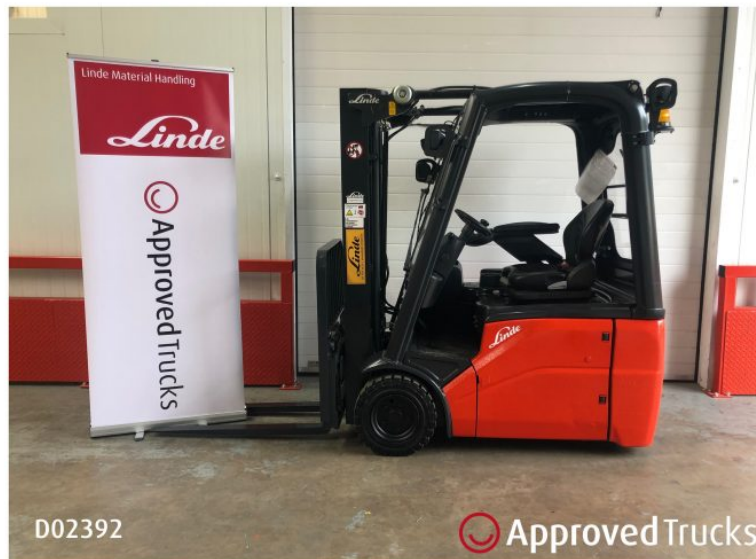

SOLD LINDE E14-01

€10,500.00

3 Wheel Electric 1.4 ton Counterbalance with a New Battery, Fully Refurbished, Serviced and Certified. Half Cab with Triple Container Spec Mast and Side Shift. Full Linde Service History from New and Maintained with Linde Genuine Parts. Comes with 6 months Warranty.

SKU: N/A

SPECIFICATION

Stock No.

H2X386D02392

Model	E14-01
Year	2013
Hours	7673
Lift Height	4100mm
Mast Type	Triplex

GALLERY IMAGES

Why Choose Linde?

- ✓ Maintained to Manufacturer Standard
- ✓ Refurbished by Factory Trained Technicians
- ✓ Only Original Parts Used
- ✓ Competitive Finance Rates Available